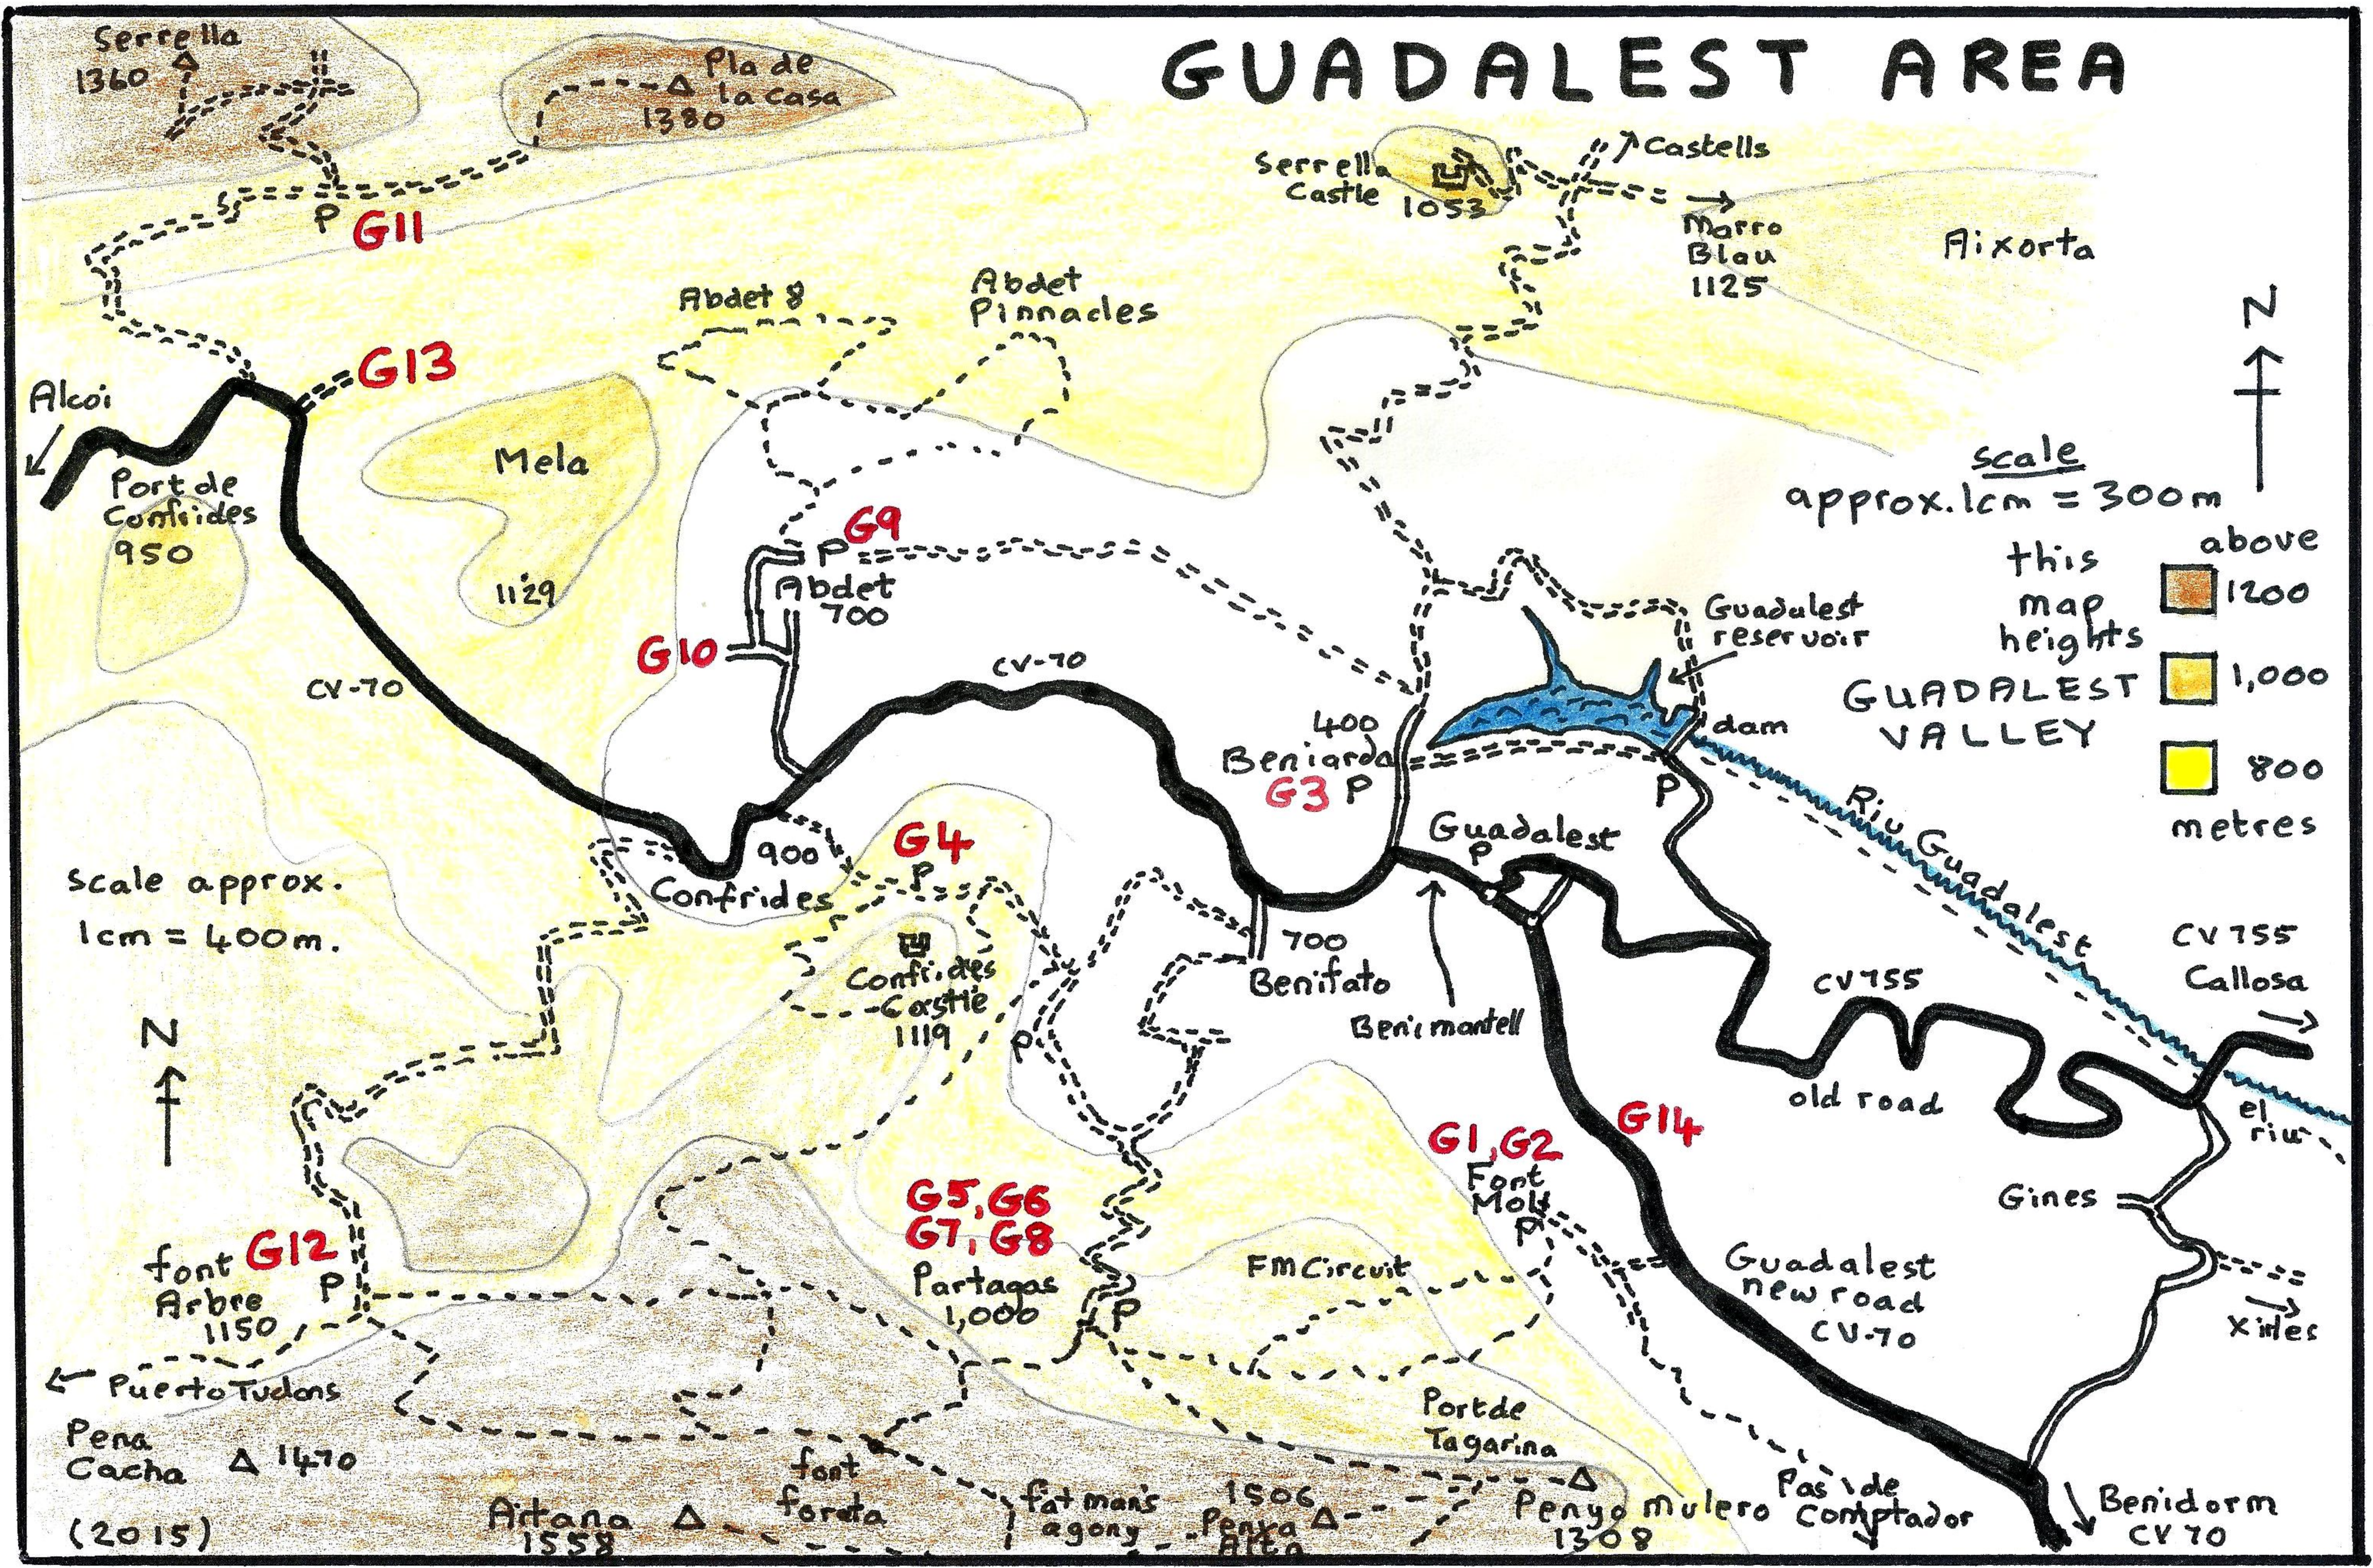

GUADALEST AREA

Scale approx. 1cm = 400m.

scale approx. 1cm = 300m

this map heights

- above 1200
- 1,000
- 800 metres

G GUADALEST VALLEY

including: Font Moli, Beniarda, Abdet, Benifato, Partagas, Confrides.

	<u>Grade</u>	<u>km</u>	<u>m</u>	<u>hrs</u>	<u>Name</u>	<u>Start</u>
G 1	Λ Λ Λ	8	350	3	Font Moli Circuit	Font Moli, Guadalest
G 2	Λ Λ Λ Λ Λ	12	650	4	Penya Roc Circuit	Font Moli, Guadalest
G 3	Λ Λ	9	100	3	Guadalest Lake	Beniarda
G 4	Λ Λ Λ	6	300	3	Confrides Castle	Benifato (near)
G 5	Λ Λ Λ Λ	8	400	3	Partagas	Partagas (near Benifato)
G 6	Λ Λ Λ Λ Λ	12	600	4	Aitana	Partagas (near Benifato)
G 7	Λ Λ Λ Λ Λ	12	550	4½	Partagas & Confrides	Partagas (near Benifato)
G 8	Λ Λ Λ Λ	8	350	3	Penyo Mulero	Partagas (near Benifato)
G 9	Λ Λ Λ	8	300	3	Abdet & Pinnacles	Abdet
G 10	Λ Λ Λ Λ Λ	9	400	3½	Abdet North	Abdet (near)
G 11	Λ Λ Λ	8	250	3	Serrella	Confrides (near)
G 12	Λ Λ Λ	6	300	2½	Pena Cacha	Font Arbre (Confrides)
G 13	Λ Λ Λ Λ Λ	10	600	5	Plas de la Casa	Confrides (near)
G 14	Λ Λ	6	150	2	Guadalest New Road	Near Km 33