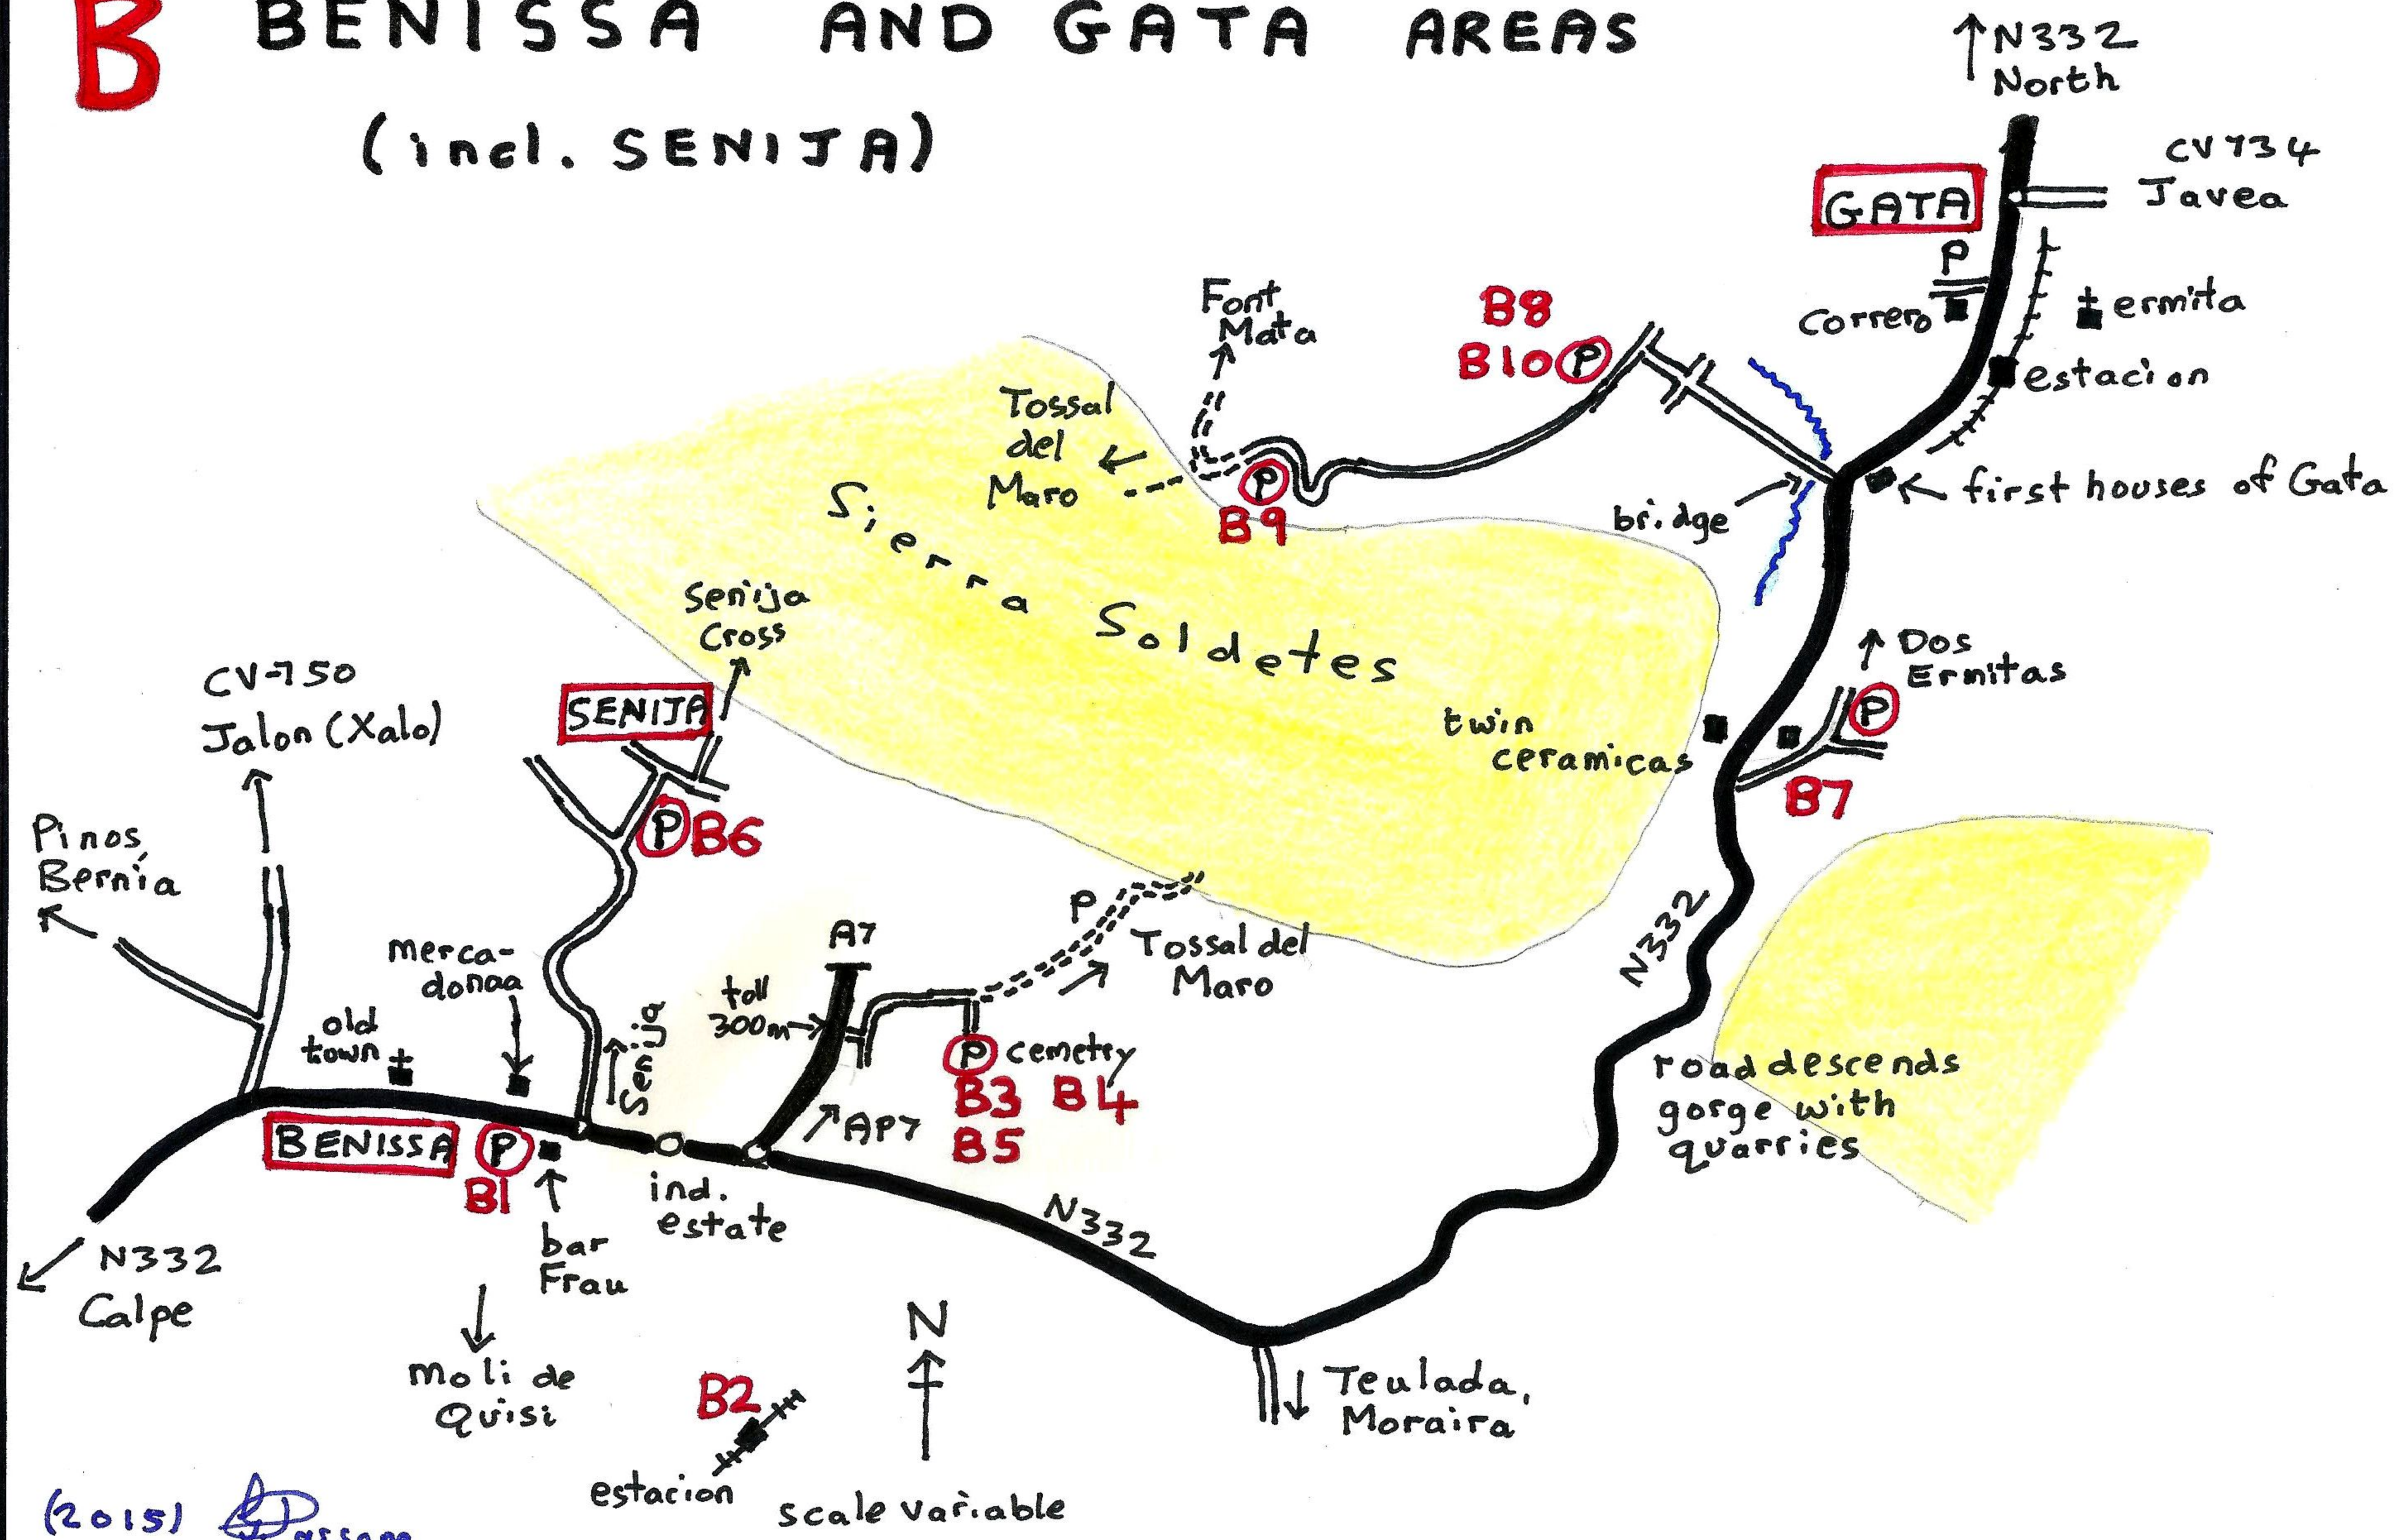

# B BENISSA AND GATA AREAS (incl. SENIJA)

# B

## BENISSA, GATA, SENIJA AREAS.

	grade	km.	m.	time (hrs)	name	starts near
B 1	^^	9	200	3	Moli del Quisi	Benissa town
B 2	^^^	13	200	4	Benissa to Calpe	Benissa station
B 3	^	6	150	2½	Benissa cemetery	Benissa cemetery
B 4	^^^	8	200	3	Tossal del Moro	" "
B 5	^^^	13	350	4½	Rib erers Route	" "
B 6	^^^	9	250	3½	Senija	Senija
B 7	^^	9	200	3	Dos Ermitas	Gata
B 8	^^^	9	250	3½	Fuente Mata	Gata
B 9	^^^	8	350	3½	Two Tops	Gata
B 10	^^^	12	400	4	Sierra Soldetes	Gata
B 11	^^^	7	300	3		